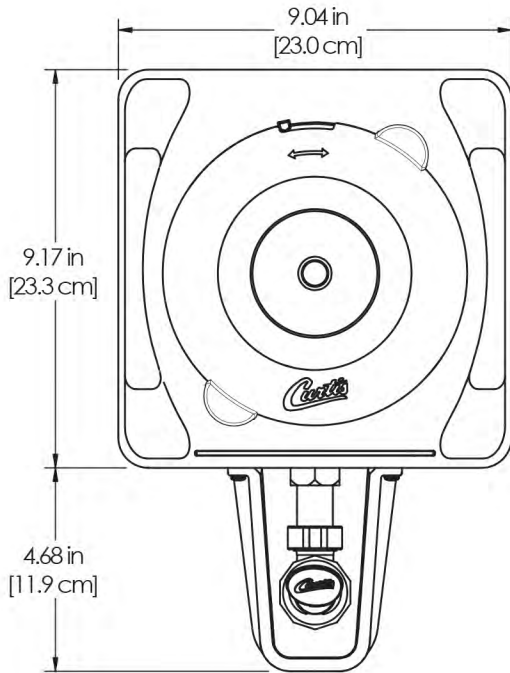

GEM3XIFT - Satellite Server

	GEM3XIFT/GEM3XIFTNB Specifications	
	STD MEASUREMENTS	METRIC MEASUREMENTS
Electrical Supply Requirements		
Voltage:	120 Vac	230 Vac
Wattage:	71 Watts	82 Watts
Amperage:	0.60 Amps	0.36 Amps
Wire:	2W + G	2W + G
Hertz:	50 / 60	50 / 60
Phase:	Single Phase	Single Phase
Heater Configuration:	1 x 75W	1 X 75W
Minimum Circuit Requirement:	15 Amps	15 Amps
Outline Machine Dimensions		
Height:	11.42 in	29.0 cm
Width:	9.04 in	23.0 cm
Depth:	13.85 in	35.2 cm
Shipping Weight:	11.0 lbs	5.0 kg
Shipping Cube:	1.36 ft³	0.04 m³