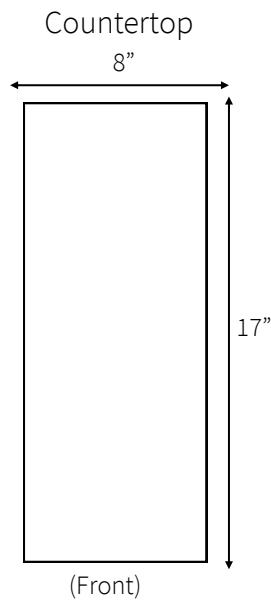

### Power

- Volts: 110 (range of 110-125)
- Watts: 800
- Amp draw: 8
- Receptacle: Nema 5-15

Nema 5-15  
(receptacle)

### Counter Space

- Height: 20 inches
- Depth: 16 inches
- Width: 8 inches

### Shipping Specs

- Height: 32 inches
- Depth: 12 inches
- Width: 23 inches
- Weight: 60 pounds

I, the customer, understand that these requirements must be in when the installer arrives. Failure to have the site ready will result in additional service and travel charges, and may cause further delays in installation.