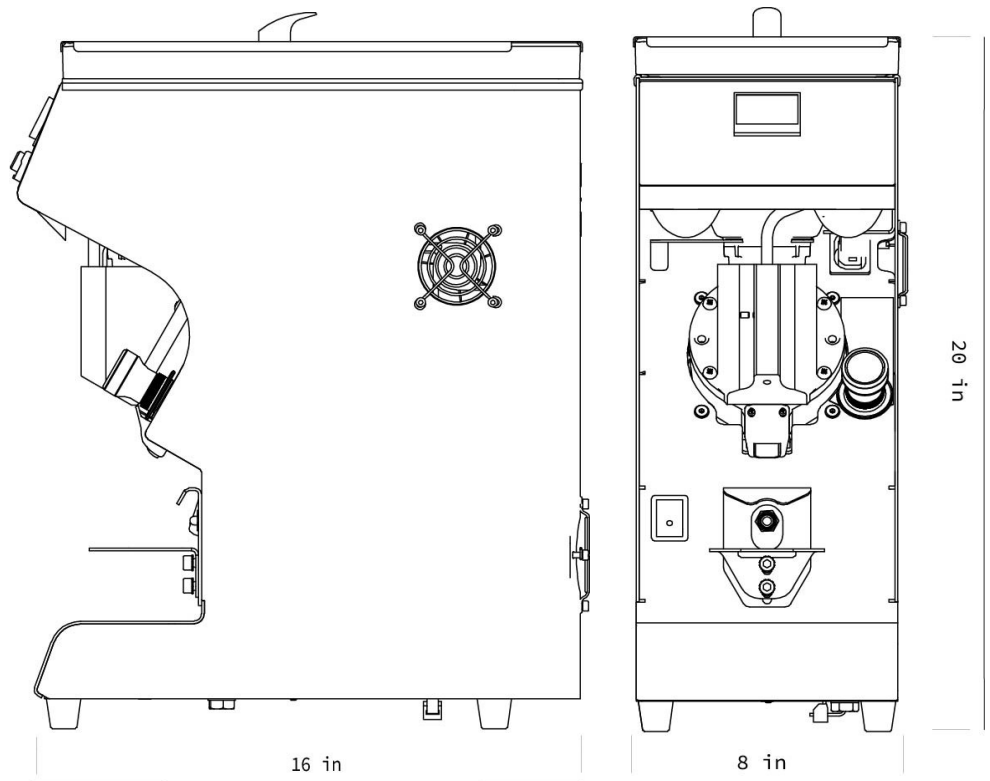

### Power

- Volts: 110 (range of 110-125)
- Watts: 800
- Amp draw: 8
- Receptacle: Nema 5-15

Nema 5-15  
(receptacle)

### Counter Space

- Height: 20 inches
- Depth: 16 inches
- Width: 8 inches

### Shipping Specs

- Height: 32 inches
- Depth: 12 inches
- Width: 23 inches
- Weight: 60 pounds

I, the customer, understand that these requirements must be in when the installer arrives. Failure to have the site ready will result in additional service and travel charges, and may cause further delays in installation.