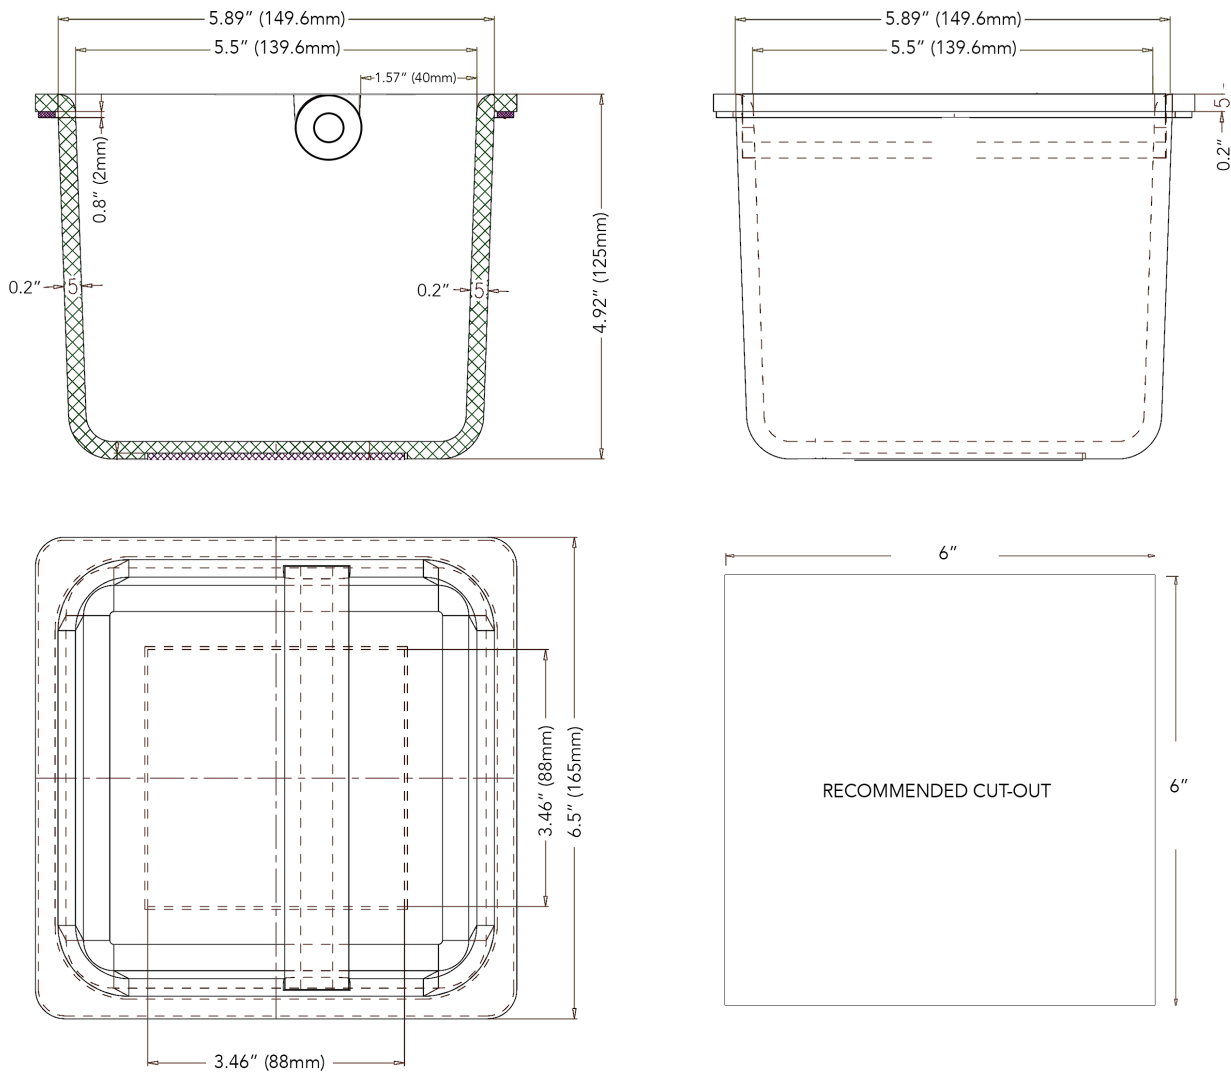

BARISTA BASICS 6 x 6 KNOCKBOX (EPKB665)

DISCLAIMER: Please Read Before cutting

Espresso Parts highly recommends that you have the product in-hand before attempting to cut holes for installation.

Product Materials

Materials: ABS plastic body+ 304 stainless steel bar + Rubber bar + Silicone rubber C gasket

Cut Out (detailed) Dimensions

Questions? Contact us at info@espressoparts.com or call 1-800-459-5594 (8am to 4pm PST)