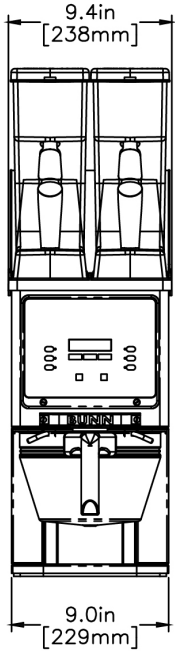

Agency:

Specifications

Product #: 35600.0022

Hopper Capacity: 6.00 lbs (2.722 kgs)

Interface: Wireless

Finish: Black

Hoppers: Two

Additional Features

Electrical & Capacity

Volts*	Amps	Watts	Cord Attached	Plug Type	8oz cups/hr 236ml cups/hr	Input H ₂ O Temp.	Phase	# Wires plus Ground	Hertz
120	11	1320	Yes	NEMA 5-15P	-	60°F (15.5°C)	1	2	60

*When a BUNN is machine rated 120/208-240V, 120/208V or 120/240V, the higher voltage is the supply voltage needed to power the machine. The 120V is there to supply power to some components rated 120V in the machine, but it is not the supply voltage and would not power the machine if the machine is marked with the before mentioned ratings.

Last Updated:
06/29/2021

	Unit			Shipping				
	Height	Width	Depth	Height	Width	Depth	Weight	Volume
English	29.1 in.	9.4 in.	18.6 in.	35.5 in.	13.4 in.	23.4 in.	70.700 lbs	6.423 ft ³
Metric	73.9 cm	23.9 cm	47.2 cm	90.2 cm	34.0 cm	59.4 cm	32.070 kgs	0.182 m ³