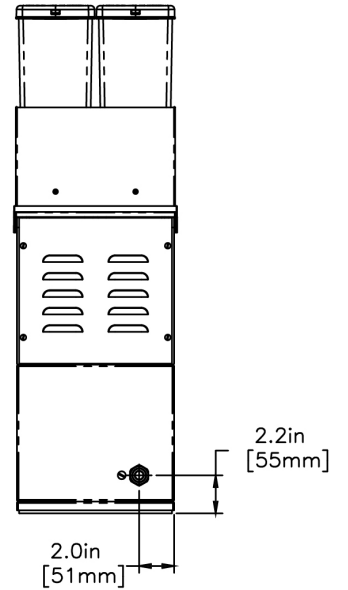

Last Updated:
06/29/2021

	Unit			Shipping				
	Height	Width	Depth	Height	Width	Depth	Weight	Volume
English	29.1 in.	9.4 in.	18.6 in.	35.5 in.	13.4 in.	23.4 in.	70.700 lbs	6.423 ft ³
Metric	73.9 cm	23.9 cm	47.2 cm	90.2 cm	34.0 cm	59.4 cm	32.070 kgs	0.182 m ³