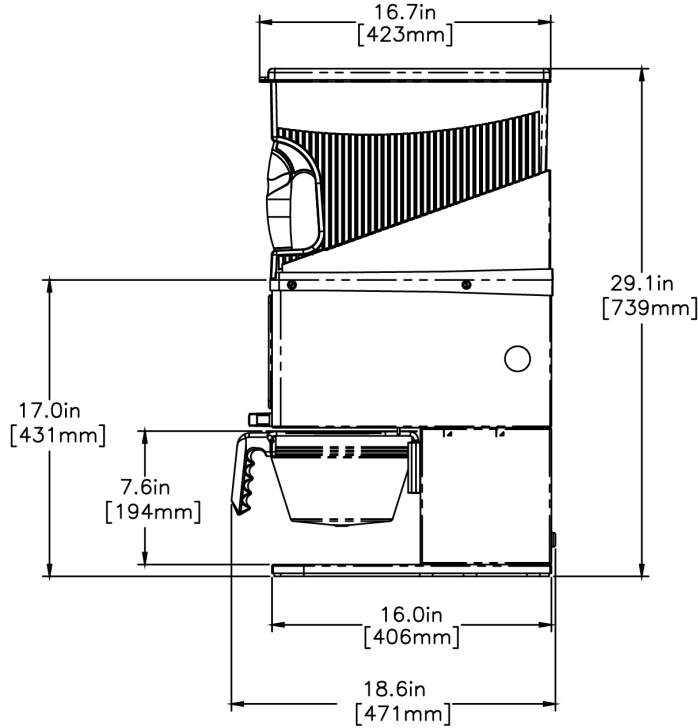

Agency:

Specifications

Product #: 35600.0022

Hopper Capacity: 6.00 lbs (2.722 kgs)

Interface: Wireless

Finish: Black

Hoppers: Two

Additional Features

Last Updated:
06/29/2021

	Unit			Shipping				
	Height	Width	Depth	Height	Width	Depth	Weight	Volume
English	29.1 in.	9.4 in.	18.6 in.	35.5 in.	13.4 in.	23.4 in.	70.700 lbs	6.423 ft ³
Metric	73.9 cm	23.9 cm	47.2 cm	90.2 cm	34.0 cm	59.4 cm	32.070 kgs	0.182 m ³