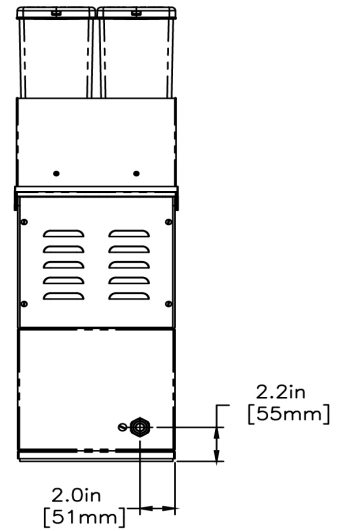

BUNN MHG (60Hz)

	Unit			Shipping				
	Height	Width	Depth	Height	Width	Depth	Weight	Volume
English	29.1 in.	9.4 in.	18.6 in.	35.5 in.	13.4 in.	23.4 in.	70.700 lbs	6.423 ft <sup>3</sup>
Metric	73.9 cm	23.9 cm	47.2 cm	90.2 cm	34.0 cm	59.4 cm	32.070 kgs	0.182 m <sup>3</sup>