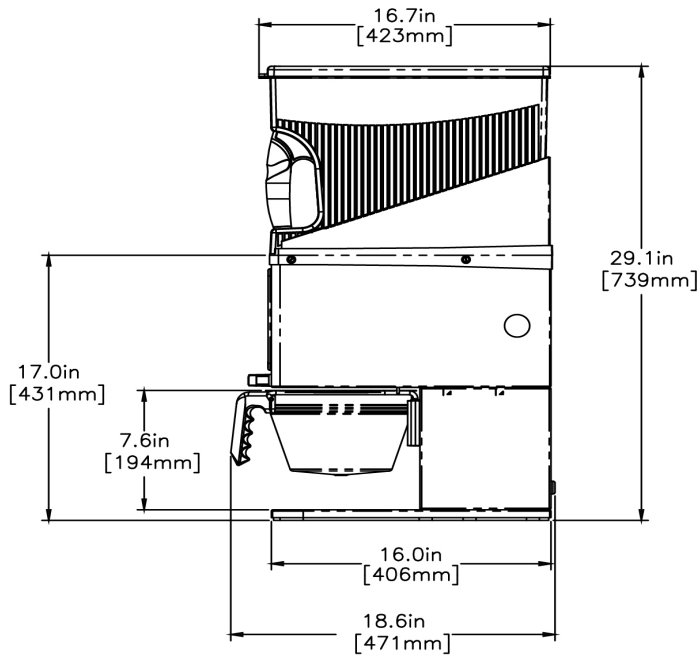

BUNN MHG (60Hz)

	Unit			Shipping				
	Height	Width	Depth	Height	Width	Depth	Weight	Volume
English	29.1 in.	9.4 in.	18.6 in.	35.5 in.	13.4 in.	23.4 in.	70.700 lbs	6.423 ft <sup>3</sup>
Metric	73.9 cm	23.9 cm	47.2 cm	90.2 cm	34.0 cm	59.4 cm	32.070 kgs	0.182 m <sup>3</sup>