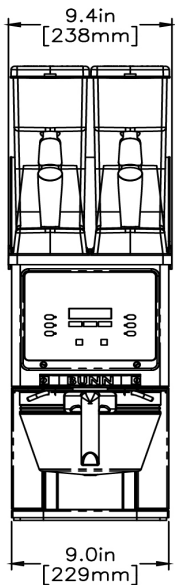

BUNN MHG (60Hz)

	Unit			Shipping				
	Height	Width	Depth	Height	Width	Depth	Weight	Volume
English	29.1 in.	9.4 in.	18.6 in.	35.5 in.	13.4 in.	23.4 in.	70.700 lbs	6.423 ft <sup>3</sup>
Metric	73.9 cm	23.9 cm	47.2 cm	90.2 cm	34.0 cm	59.4 cm	32.070 kgs	0.182 m <sup>3</sup>