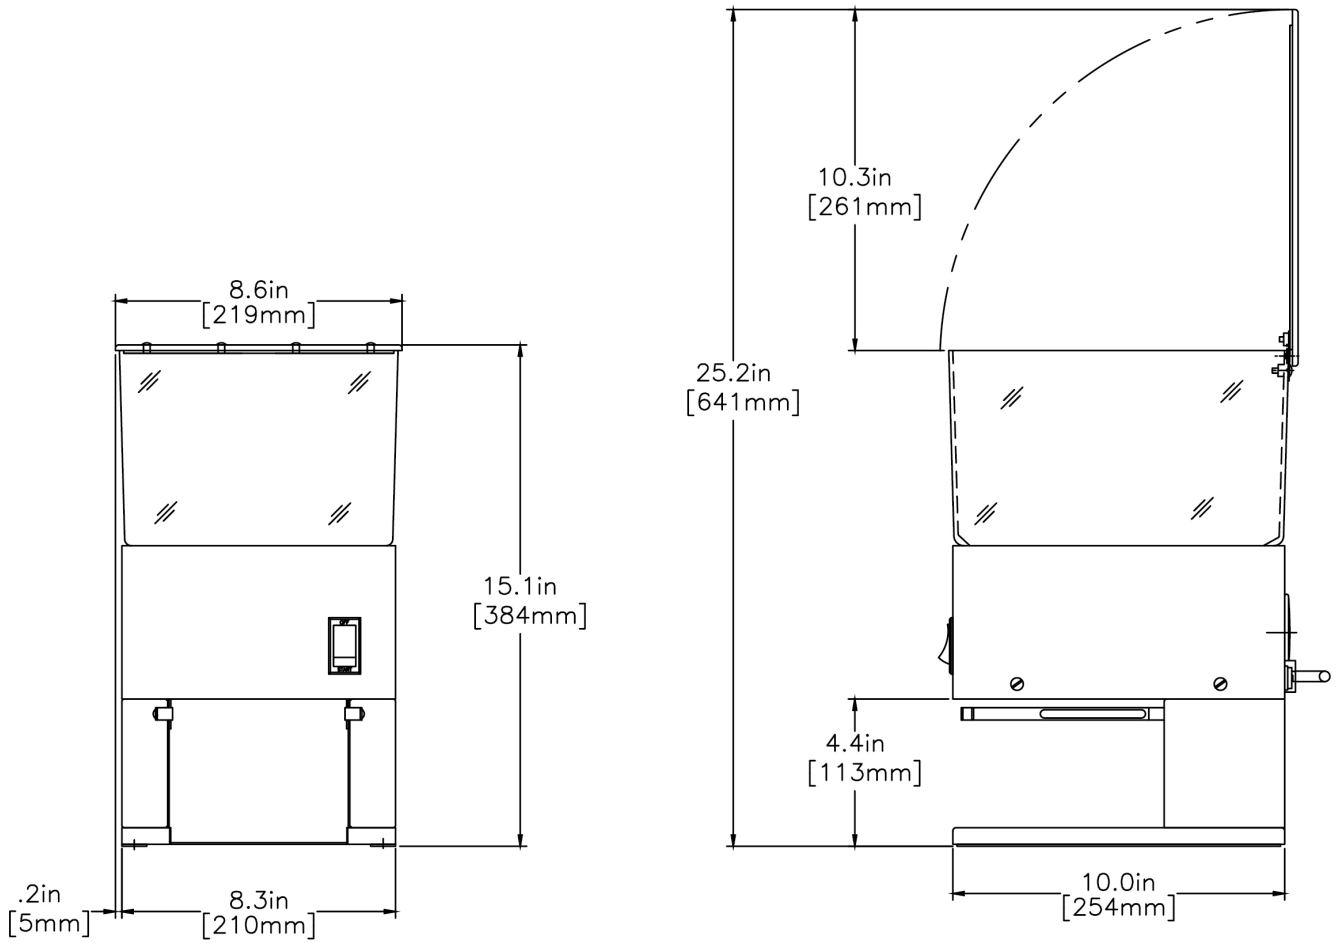

Agency:

Specifications

Product #: 20580.0001

Finish: Stainless

Hoppers: One

Hopper Capacity: 6.00 lbs (2.722 kgs)

Electrical & Capacity

Volts*	Amps	Watts	Cord Attached	Plug Type	8oz cups/hr 236ml cups/hr	Input H ₂ O Temp.	Phase	# Wires plus Ground	Hertz
120	3	360	Yes	NEMA 5-15P	-	60°F (15.5°C)	1	2	60

Last Updated:
06/29/2021

	Unit			Shipping				
	Height	Width	Depth	Height	Width	Depth	Weight	Volume
English	15.1 in.	8.6 in.	10.0 in.	23.8 in.	12.9 in.	15.0 in.	22.550 lbs	2.654 ft ³
Metric	38.4 cm	21.8 cm	25.4 cm	60.3 cm	32.7 cm	38.1 cm	10.229 kgs	0.075 m ³