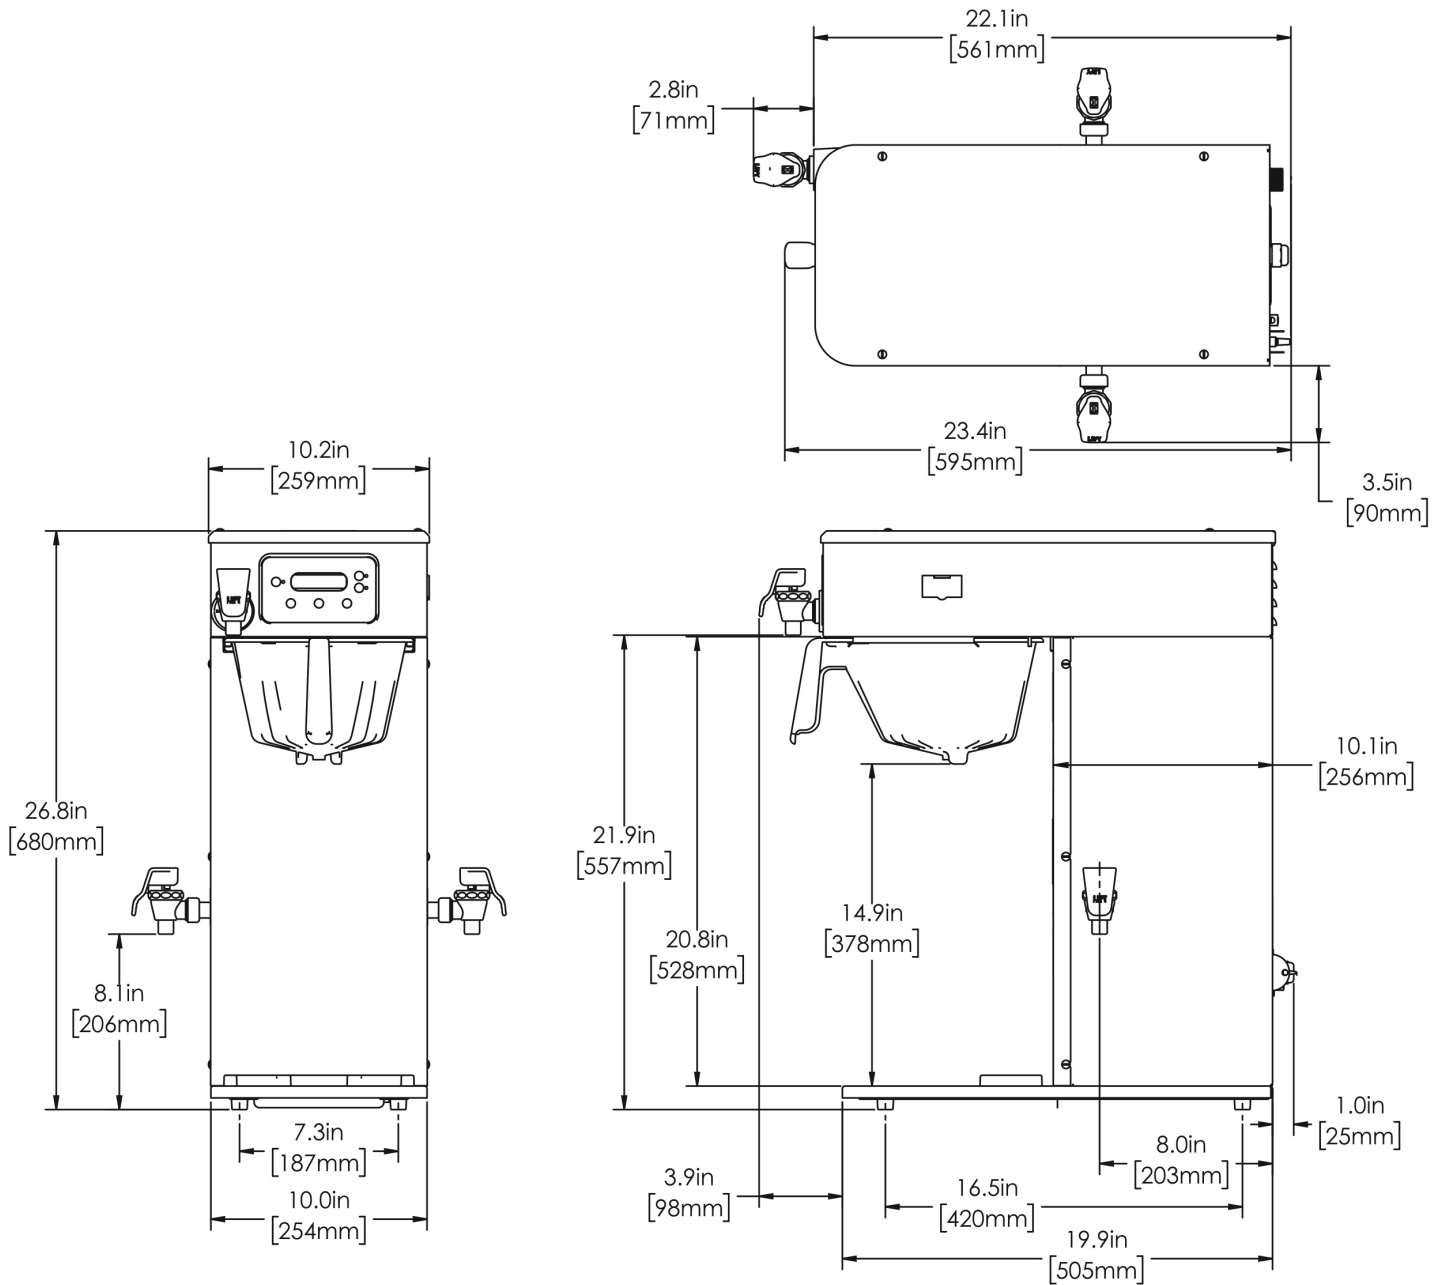

Last Updated:  
05/03/2021

	Unit			Shipping				
	Height	Width	Depth	Height	Width	Depth	Weight	Volume
English	26.8 in.	10.2 in.	22.1 in.	34.9 in.	13.3 in.	27.4 in.	47.860 lbs	7.321 ft <sup>3</sup>
Metric	68.1 cm	25.9 cm	56.1 cm	88.6 cm	33.7 cm	69.5 cm	21.709 kgs	0.207 m <sup>3</sup>