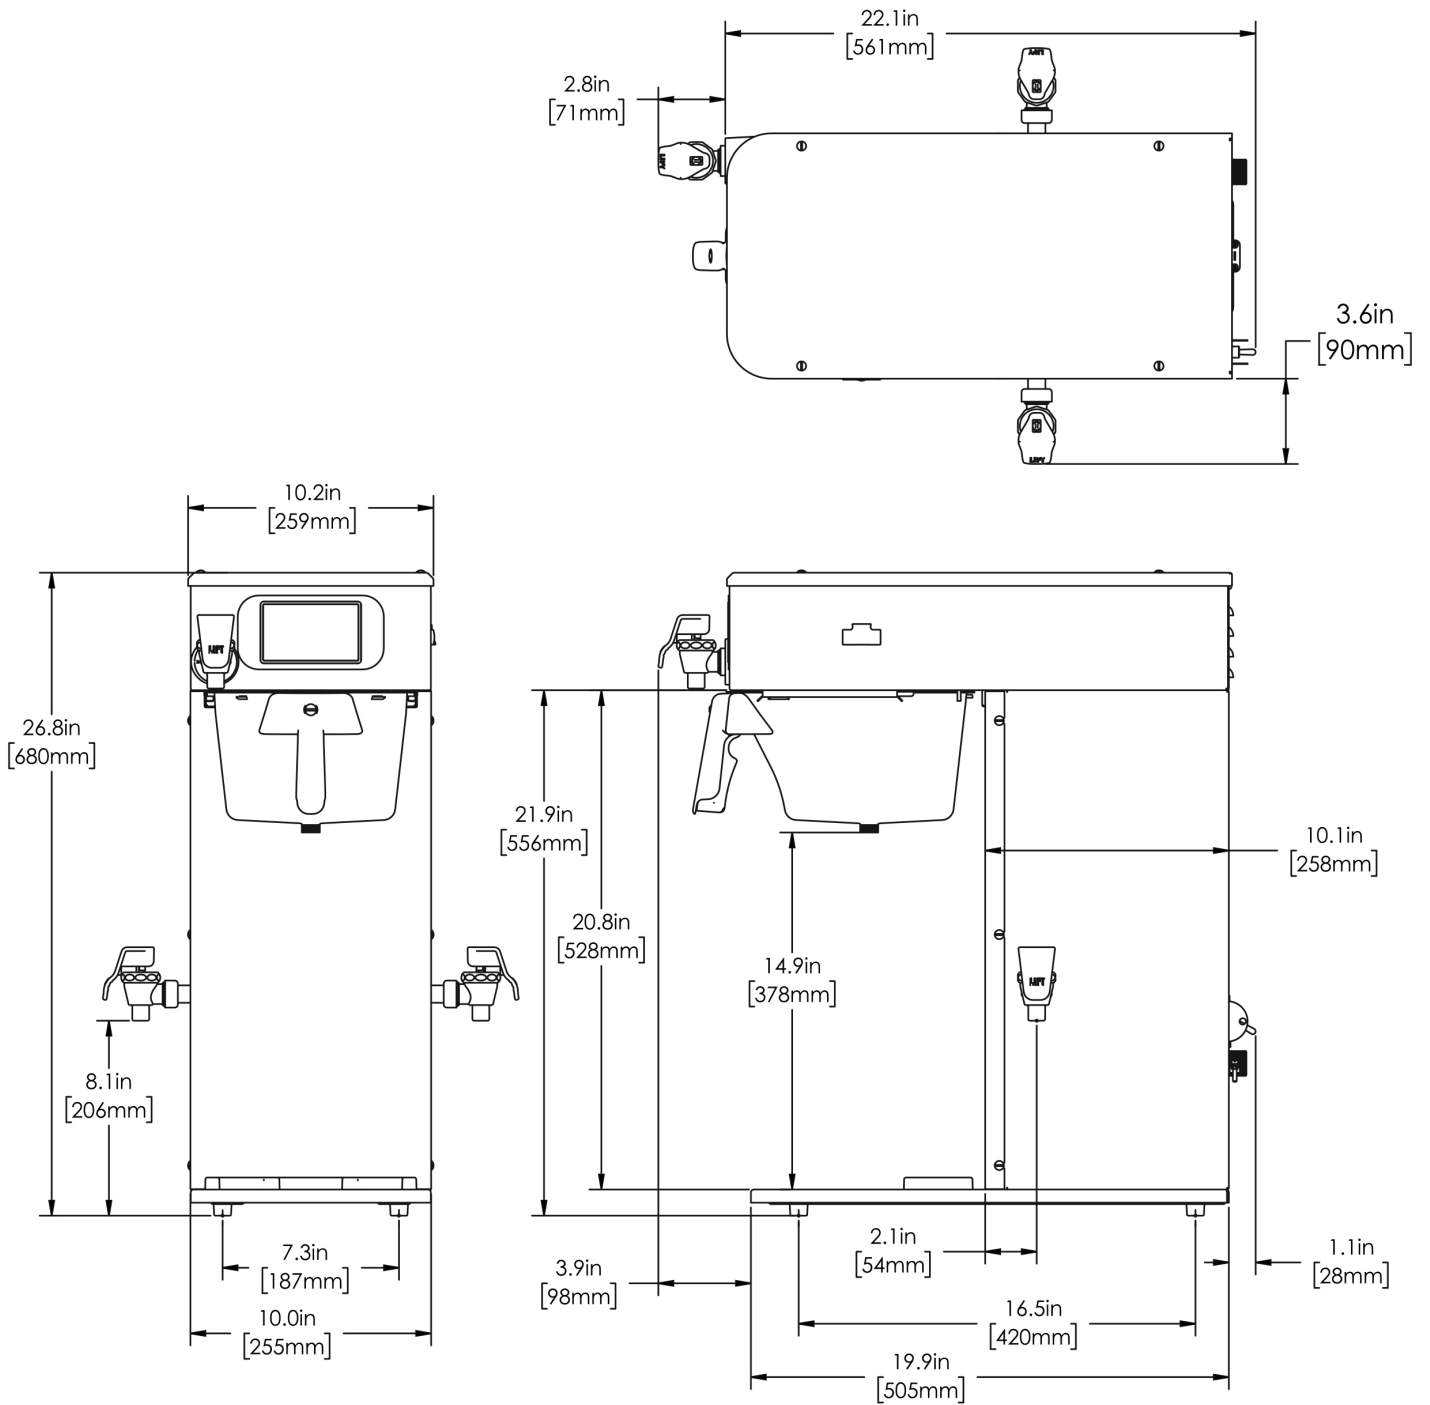

Last Updated:
07/15/2021

	Unit			Shipping				
	Height	Width	Depth	Height	Width	Depth	Weight	Volume
English	26.8 in.	10.2 in.	22.1 in.	34.9 in.	13.3 in.	27.4 in.	53.750 lbs	7.321 ft ³
Metric	68.1 cm	25.9 cm	56.1 cm	88.6 cm	33.7 cm	69.5 cm	24.381 kgs	0.207 m ³