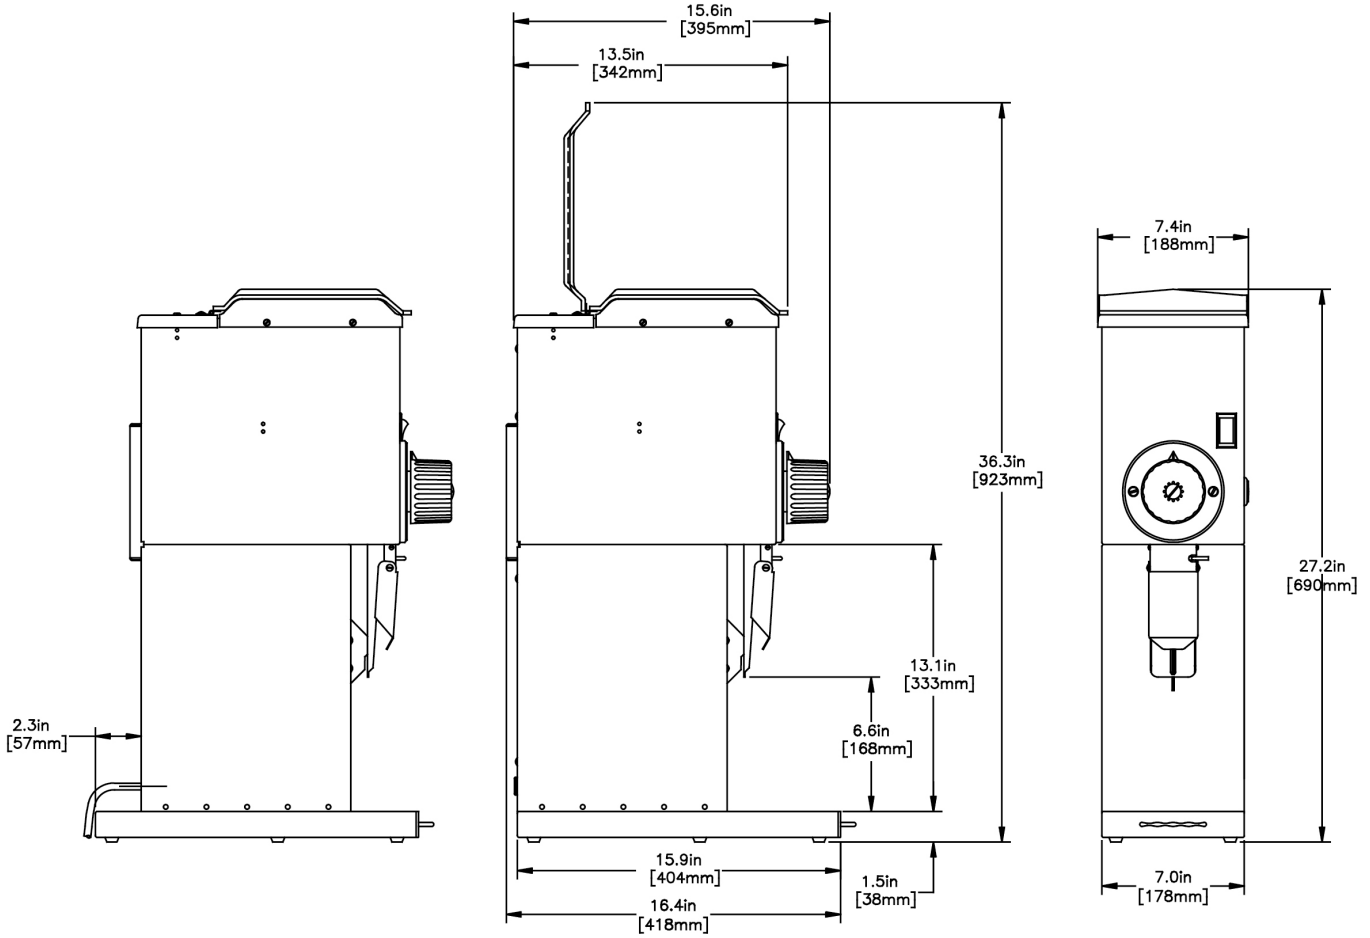

Last Updated:
07/12/2021

	Unit			Shipping				
	Height	Width	Depth	Height	Width	Depth	Weight	Volume
English	27.2 in.	7.4 in.	16.6 in.	32.8 in.	13.6 in.	23.1 in.	56.200 lbs	5.972 ft ³
Metric	69.1 cm	18.8 cm	42.2 cm	83.2 cm	34.6 cm	58.7 cm	25.492 kgs	0.169 m ³