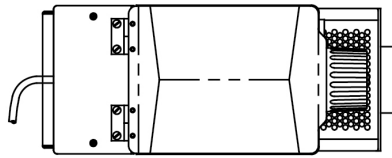

Additional Features

Plumbing Requirements

PSI	kPa	Fitting Supplied	Water Flow Required (GPM)
-	-	-	-

CAD Drawings

2D	Revit	KLC
●		

WARNING: This product can expose you to chemicals including Bisphenol A (BPA), which is known to the State of California to cause birth defects or other reproductive harm. For more information go to www.P65Warnings.ca.gov

Last Updated:
07/12/2021

	Unit			Shipping				
	Height	Width	Depth	Height	Width	Depth	Weight	Volume
English	27.2 in.	7.4 in.	16.6 in.	32.8 in.	13.6 in.	23.1 in.	56.200 lbs	5.972 ft ³
Metric	69.1 cm	18.8 cm	42.2 cm	83.2 cm	34.6 cm	58.7 cm	25.492 kgs	0.169 m ³