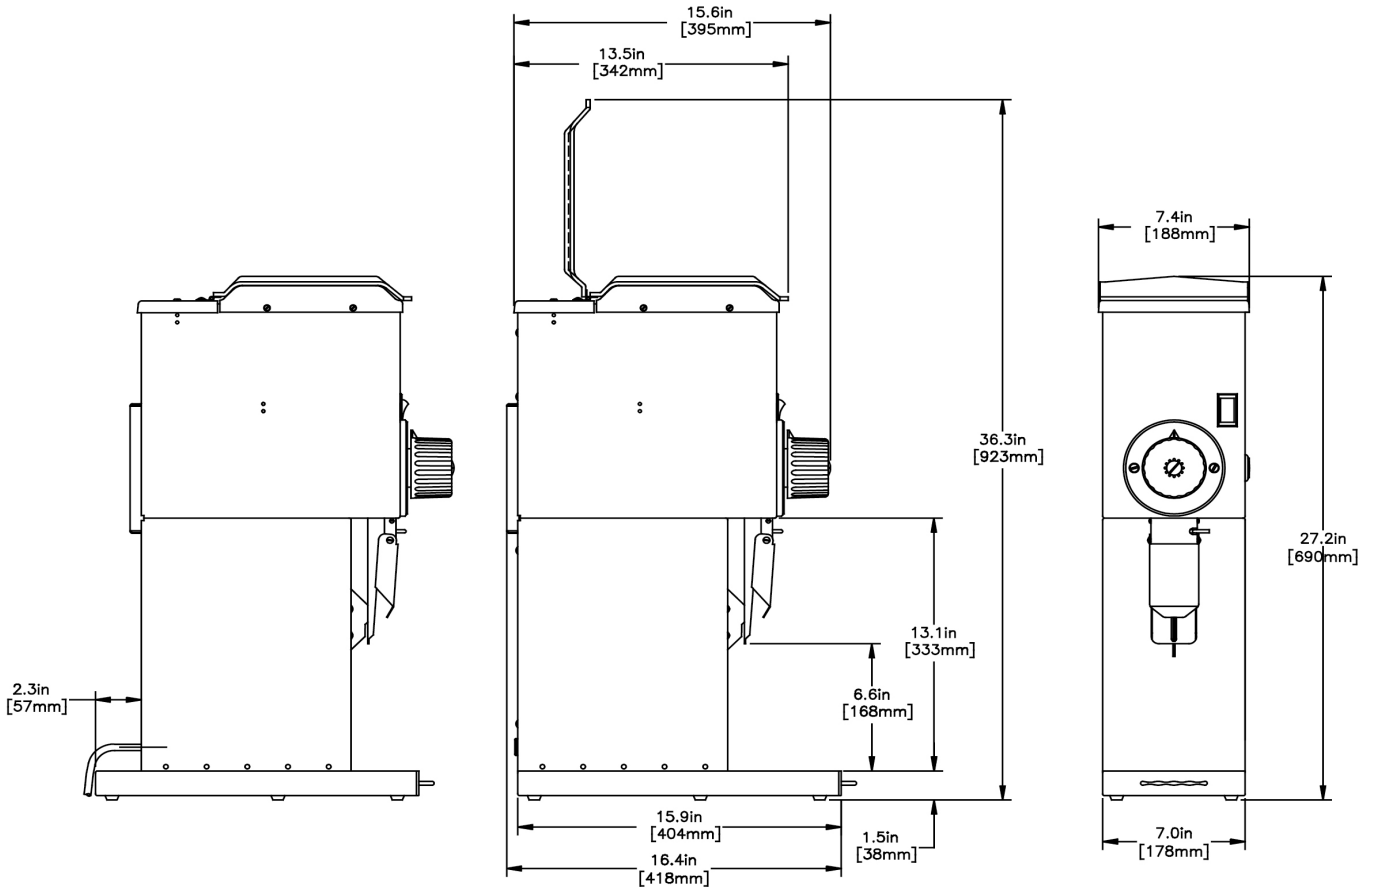

Bunn G3 HD

Unit				Shipping				
	Height	Width	Depth	Height	Width	Depth	Weight	Volume
English	27.2 in.	7.4 in.	16.6 in.	32.8 in.	13.6 in.	23.1 in.	56.200 lbs	5.972 ft ³
Metric	69.1 cm	18.8 cm	42.2 cm	83.2 cm	34.6 cm	58.7 cm	25.492 kgs	0.169 m ³