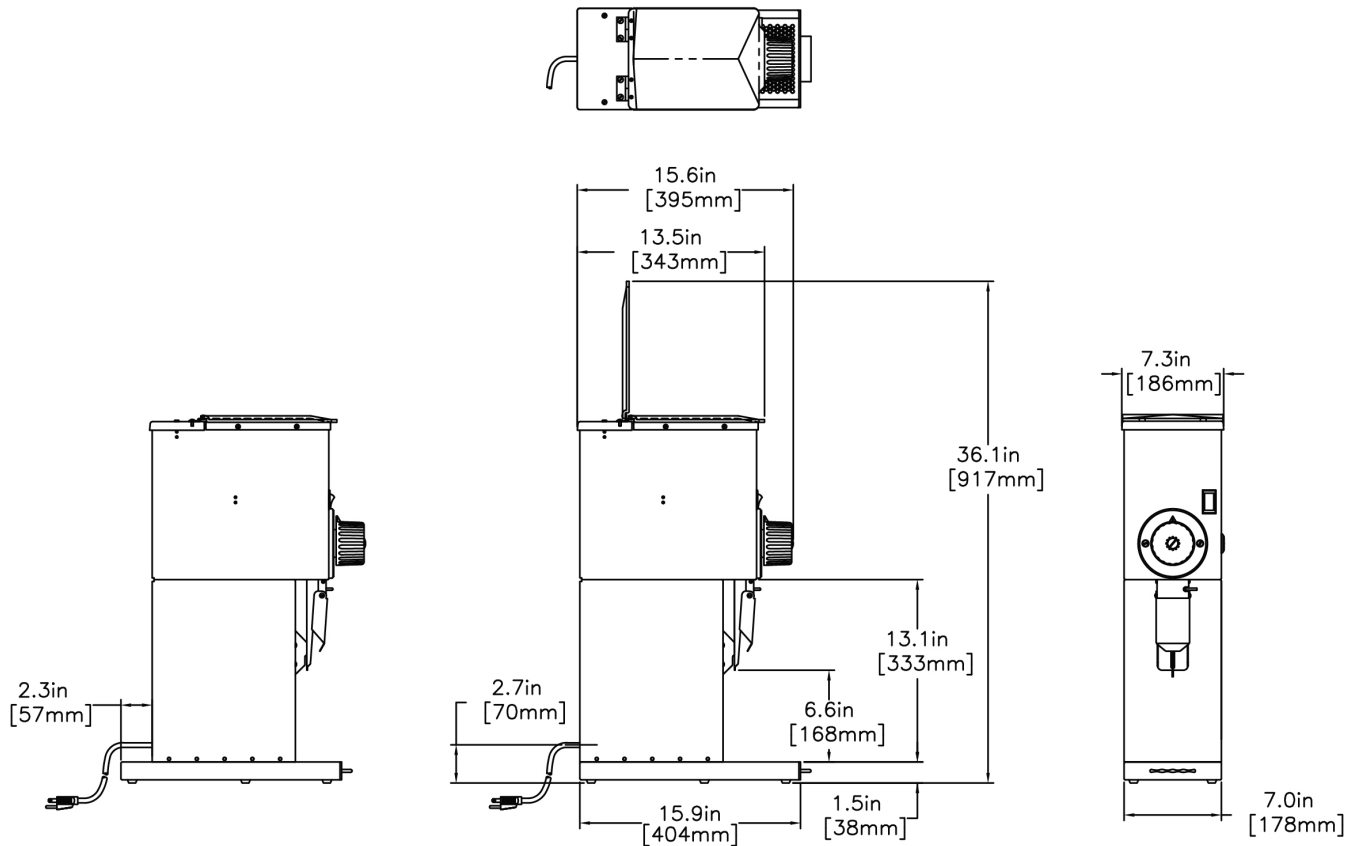

G2 HD 2lb Bulk Coffee Grinder
22102.0000

	Unit			Shipping				
	Height	Width	Depth	Height	Width	Depth	Weight	Volume
English	26.5 in.	7.3 in.	16.8 in.	32.8 in.	13.6 in.	23.1 in.	55.400 lbs	5.972 ft ³
Metric	67.3 cm	18.5 cm	42.7 cm	83.2 cm	34.6 cm	58.7 cm	25.129 kgs	0.169 m ³