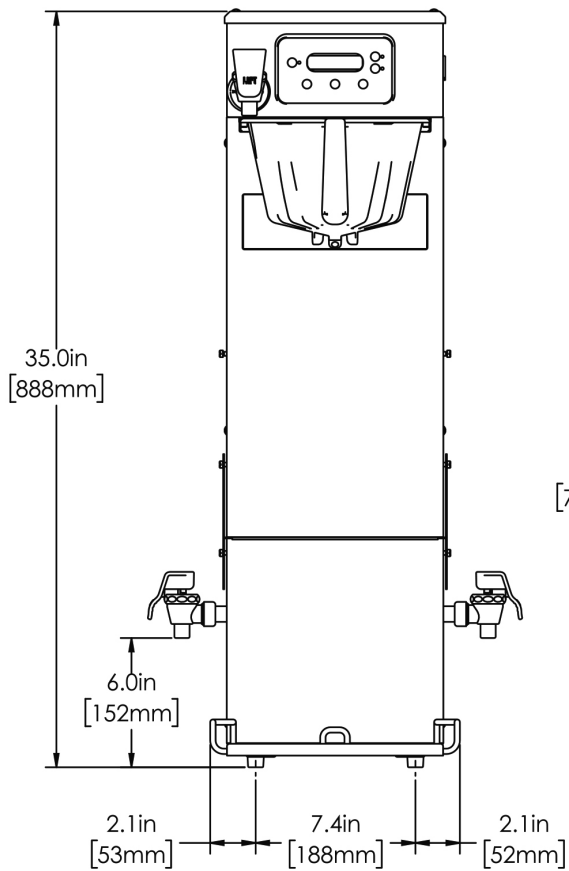

Last Updated:
06/28/2021

	Unit			Shipping				
	Height	Width	Depth	Height	Width	Depth	Weight	Volume
English	35.0 in.	11.6 in.	22.1 in.	38.0 in.	13.3 in.	27.4 in.	47.600 lbs	7.976 ft ³
Metric	88.9 cm	29.5 cm	56.1 cm	96.5 cm	33.7 cm	69.5 cm	21.591 kgs	0.226 m ³