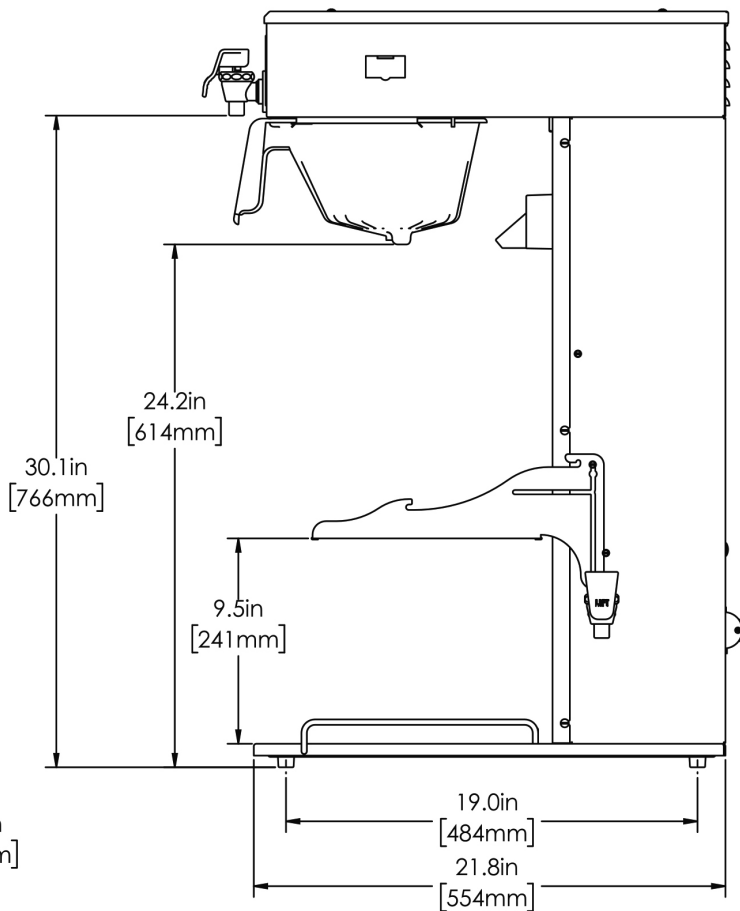

Last Updated:
06/28/2021

	Unit			Shipping				
	Height	Width	Depth	Height	Width	Depth	Weight	Volume
English	35.0 in.	11.6 in.	22.1 in.	38.0 in.	13.3 in.	27.4 in.	47.600 lbs	7.976 ft ³
Metric	88.9 cm	29.5 cm	56.1 cm	96.5 cm	33.7 cm	69.5 cm	21.591 kgs	0.226 m ³