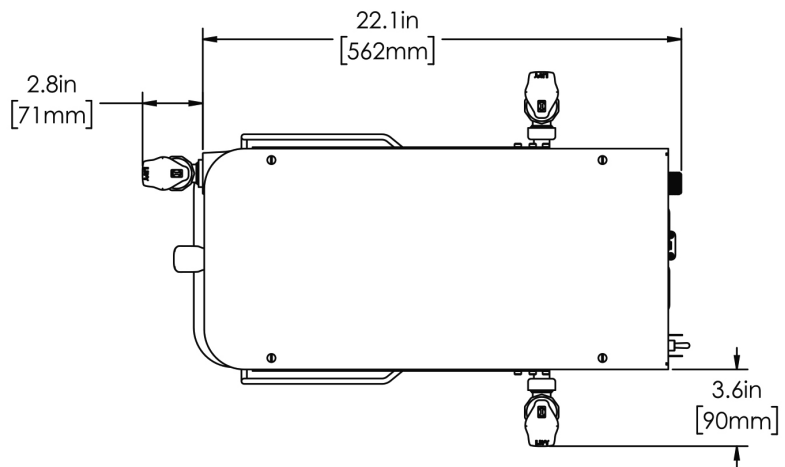

Last Updated:
06/28/2021

	Unit			Shipping				
	Height	Width	Depth	Height	Width	Depth	Weight	Volume
English	35.0 in.	11.6 in.	22.1 in.	38.0 in.	13.3 in.	27.4 in.	47.600 lbs	7.976 ft ³
Metric	88.9 cm	29.5 cm	56.1 cm	96.5 cm	33.7 cm	69.5 cm	21.591 kgs	0.226 m ³