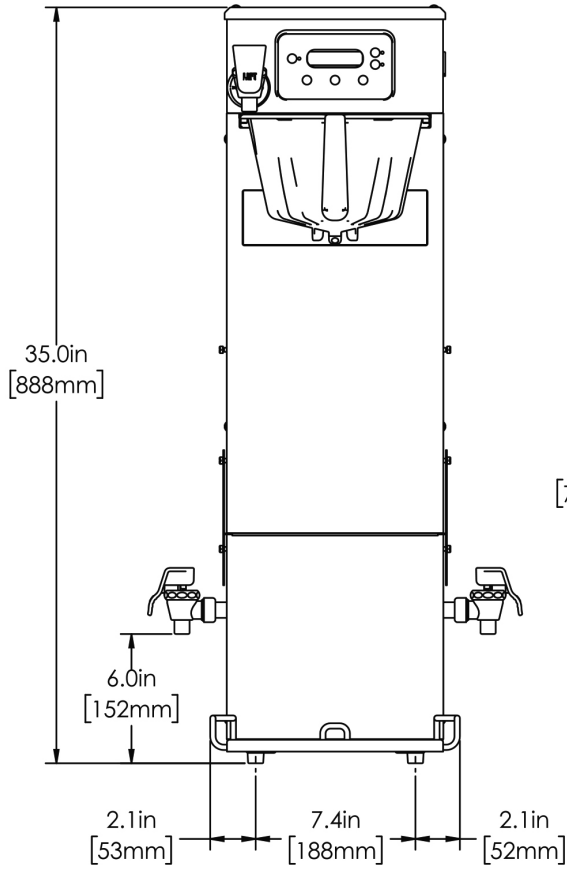

Last Updated:
05/03/2021

	Unit			Shipping				
	Height	Width	Depth	Height	Width	Depth	Weight	Volume
English	35.0 in.	11.6 in.	22.1 in.	38.0 in.	13.3 in.	27.4 in.	47.680 lbs	7.976 ft ³
Metric	88.9 cm	29.5 cm	56.1 cm	96.5 cm	33.7 cm	69.5 cm	21.628 kgs	0.226 m ³