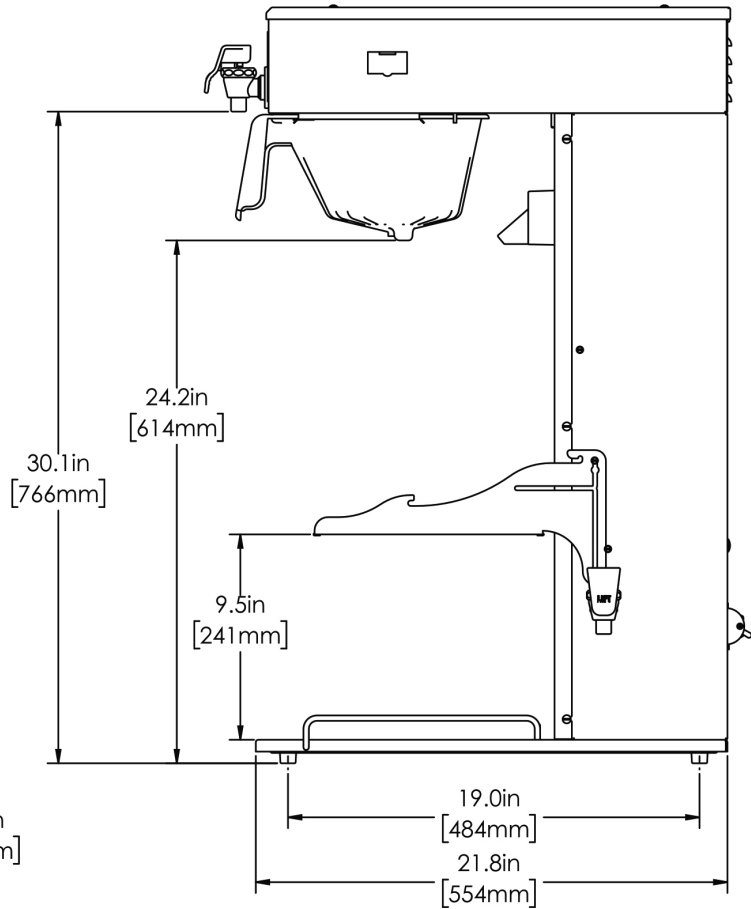

Last Updated:
05/03/2021

	Unit			Shipping				
	Height	Width	Depth	Height	Width	Depth	Weight	Volume
English	35.0 in.	11.6 in.	22.1 in.	38.0 in.	13.3 in.	27.4 in.	47.680 lbs	7.976 ft ³
Metric	88.9 cm	29.5 cm	56.1 cm	96.5 cm	33.7 cm	69.5 cm	21.628 kgs	0.226 m ³