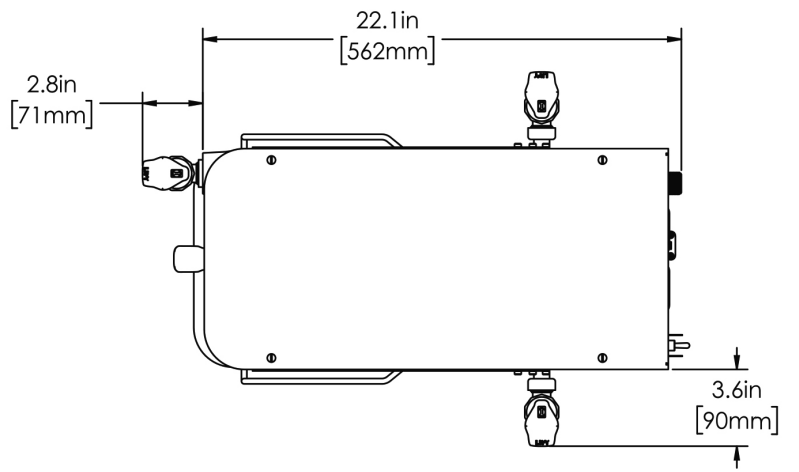

Last Updated:
05/03/2021

	Unit			Shipping				
	Height	Width	Depth	Height	Width	Depth	Weight	Volume
English	35.0 in.	11.6 in.	22.1 in.	38.0 in.	13.3 in.	27.4 in.	47.680 lbs	7.976 ft ³
Metric	88.9 cm	29.5 cm	56.1 cm	96.5 cm	33.7 cm	69.5 cm	21.628 kgs	0.226 m ³