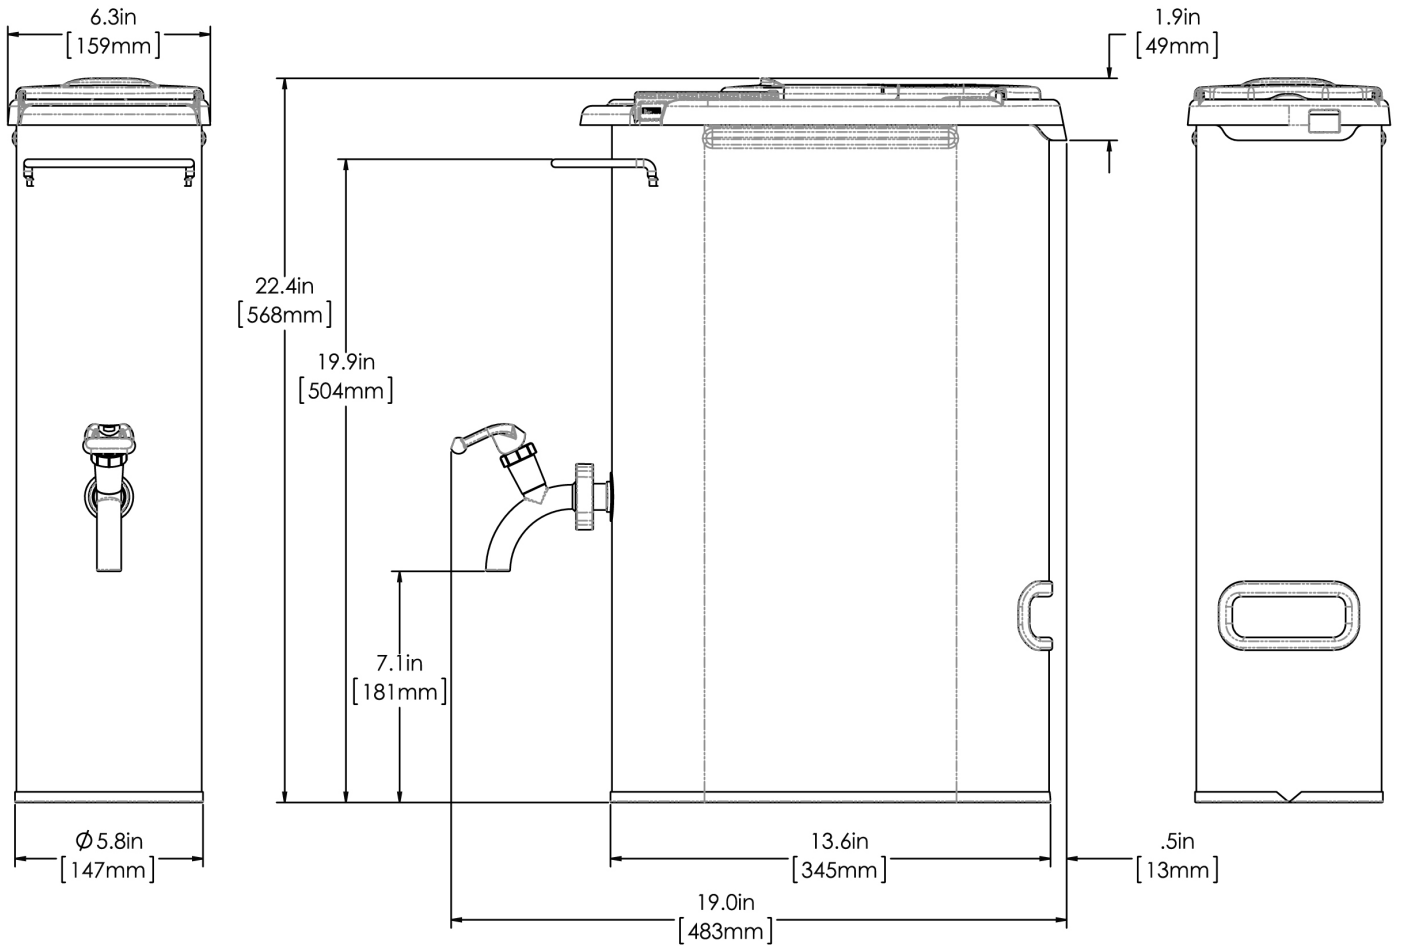

# TDO-N-3.5 Dispenser, w/Brew Thru Lid

Height: 22.4" Width: 6.3" Depth: 19.0"  
(56.9cm) (16.0cm) (48.3cm)

- For use with BUNN TB-3, TB-3Q, ITB and ITCB brewers with 29" trunk height
- Two dispensers placed side-by-side allow for greater capacity, and added flexibility in menu options, within the same footprint as one cylinder or oval dispenser
- 7" cup clearance
- Front - back handles for reduced counterspace usage
- Ships with full-color iced tea decal
- Sump dispense valve assures complete dispensing

Last Updated:  
05/04/2021

	Unit			Shipping				
	Height	Width	Depth	Height	Width	Depth	Weight	Volume
English	22.4 in.	6.3 in.	19.0 in.	23.8 in.	6.7 in.	16.5 in.	10.890 lbs	1.515 ft <sup>3</sup>
Metric	56.9 cm	16.0 cm	48.3 cm	60.3 cm	17.0 cm	41.9 cm	4.940 kgs	0.043 m <sup>3</sup>