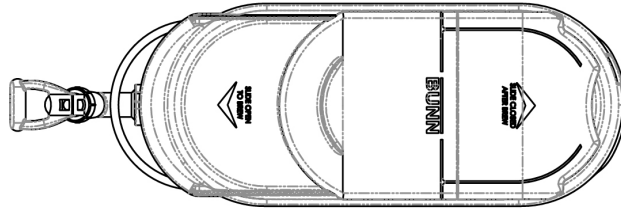

Last Updated:  
05/04/2021

	Unit			Shipping				
	Height	Width	Depth	Height	Width	Depth	Weight	Volume
English	22.4 in.	6.3 in.	19.0 in.	23.8 in.	6.7 in.	16.5 in.	10.890 lbs	1.515 ft <sup>3</sup>
Metric	56.9 cm	16.0 cm	48.3 cm	60.3 cm	17.0 cm	41.9 cm	4.940 kgs	0.043 m <sup>3</sup>