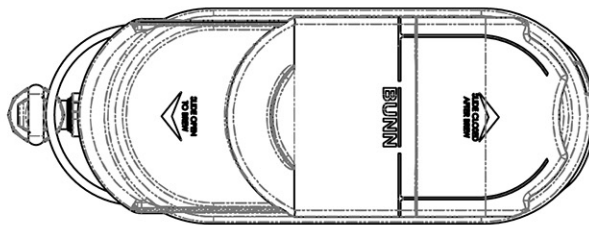

TDO-N-3.5 Dispenser, w/Brew Thru Lid

Height: 22.4" Width: 6.3" Depth: 17.0"
(56.9cm) (16.0cm) (43.2cm)

- For use with BUNN TB-3, TB-3Q, ITB and ITCB brewers with 29" trunk height
- Two dispensers placed side-by-side allow for greater capacity, and added flexibility in menu options, within the same footprint as one cylinder or oval dispenser
- 8" cup clearance
- Front - back handles for reduced counterspace usage
- Ships with full-color iced tea decal
- Sump dispense valve assures complete dispensing

Holding Capacity

English	Metric
448 oz.	13.2 L

BUNN® reserves the right to change specifications and product design without notice. Such revisions do not entitle the buyer to corresponding changes, improvements, additions or replacements for previously purchased equipment. For most current specifications and other info visit bunn.com.

Last Updated:
05/04/2021

	Unit			Shipping				
	Height	Width	Depth	Height	Width	Depth	Weight	Volume
English	22.4 in.	6.3 in.	17.0 in.	23.8 in.	6.7 in.	16.5 in.	10.240 lbs	1.515 ft ³
Metric	56.9 cm	16.0 cm	43.2 cm	60.3 cm	17.0 cm	41.9 cm	4.645 kgs	0.043 m ³