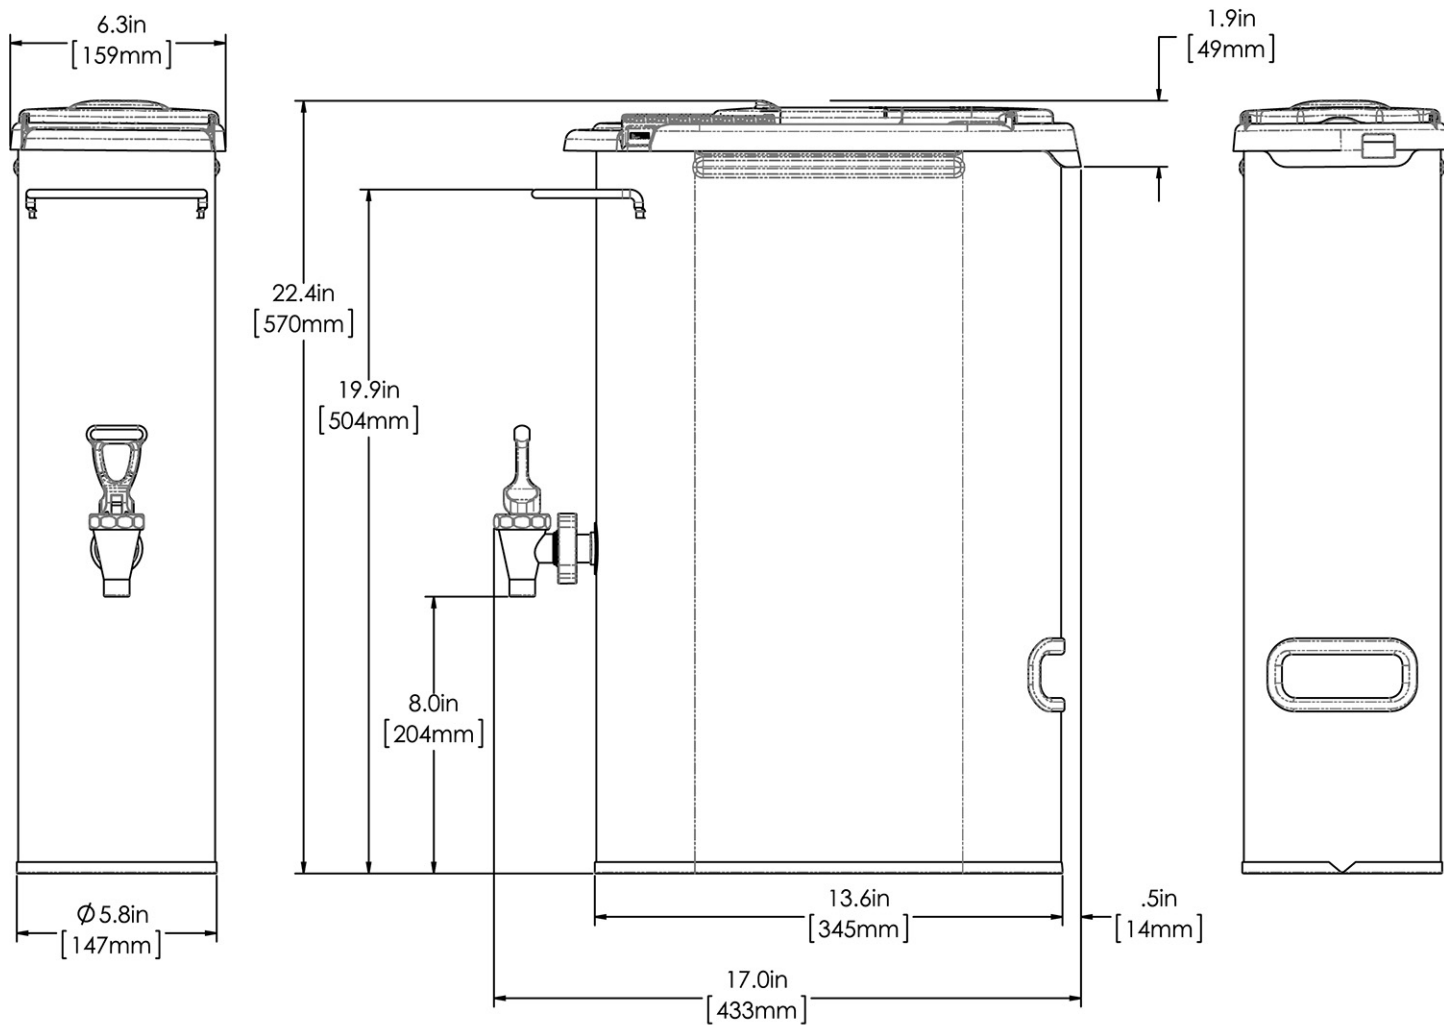

TDO-N-3.5 Dispenser, w/Brew Thru Lid

Height: 22.4" Width: 6.3" Depth: 17.0"
(56.9cm) (16.0cm) (43.2cm)

- For use with BUNN TB-3, TB-3Q, ITB and ITCB brewers with 29" trunk height
- Two dispensers placed side-by-side allow for greater capacity, and added flexibility in menu options, within the same footprint as one cylinder or oval dispenser
- 8" cup clearance
- Front - back handles for reduced counterspace usage
- Ships with full-color iced tea decal
- Sump dispense valve assures complete dispensing

Last Updated:
05/04/2021

	Unit			Shipping				
	Height	Width	Depth	Height	Width	Depth	Weight	Volume
English	22.4 in.	6.3 in.	17.0 in.	23.8 in.	6.7 in.	16.5 in.	10.240 lbs	1.515 ft ³
Metric	56.9 cm	16.0 cm	43.2 cm	60.3 cm	17.0 cm	41.9 cm	4.645 kgs	0.043 m ³