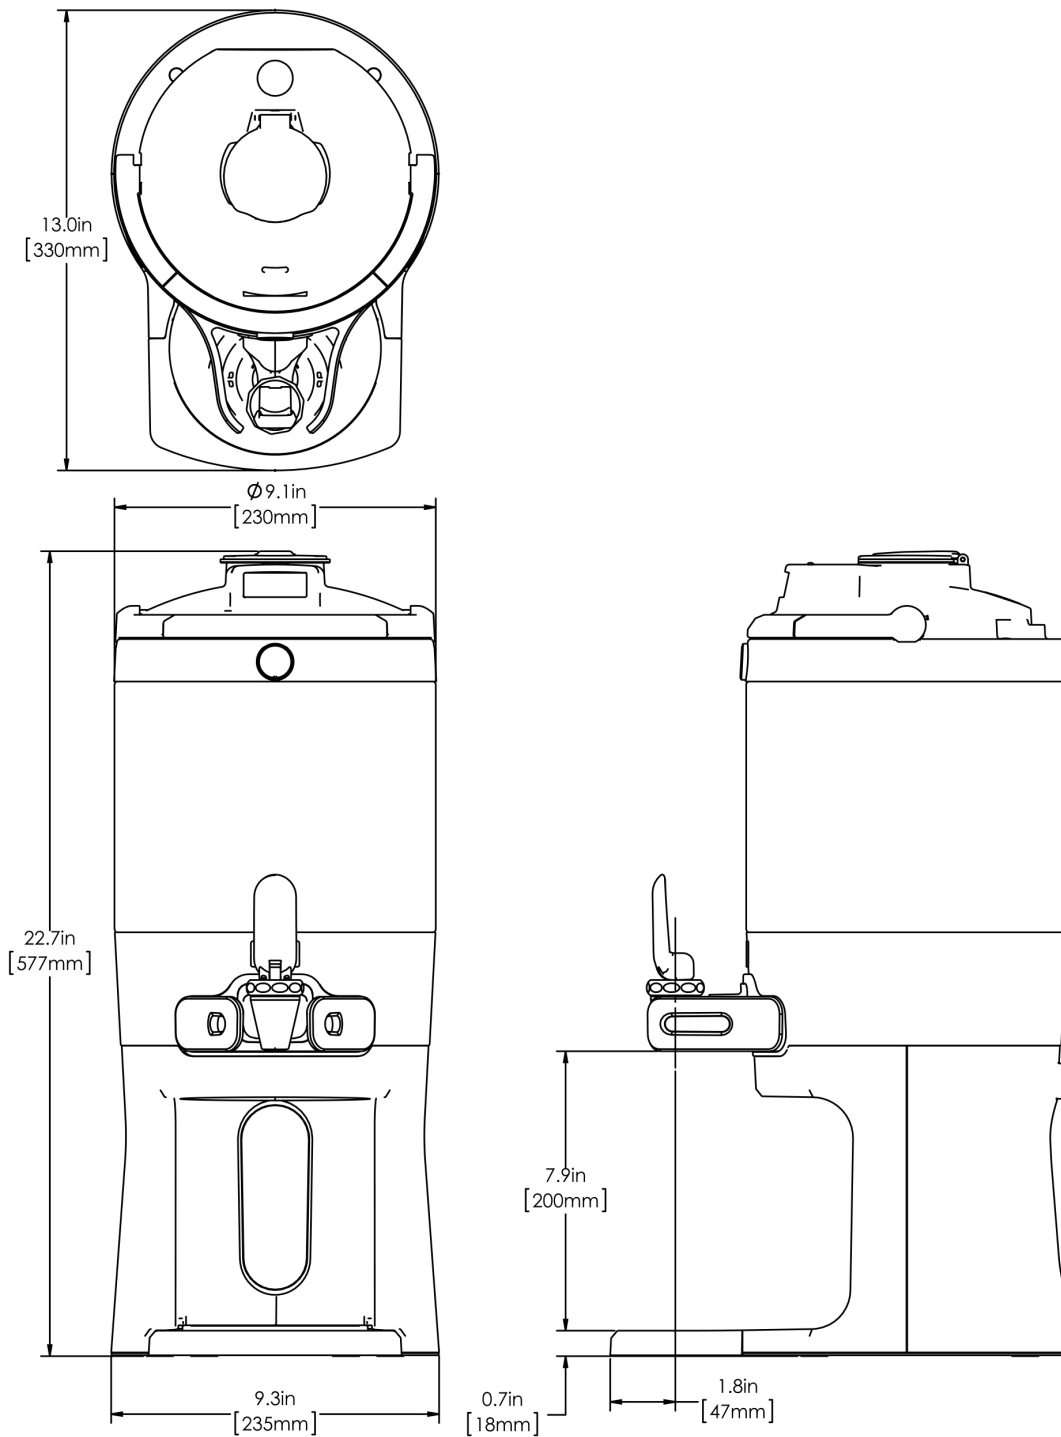

1.5Gal(5.7L) TF Srvr w/Base, DSG GEN3

Height: 22.7" Width: 9.3" Depth: 13.0"
(57.7cm) (23.6cm) (33.0cm)

- Digital sight gauge operates on four easily replaceable AAA batteries with an average 1-year lifespan: display shows low battery symbol when replacement is needed
- Unique lid design allows the display to be forward or rear facing
- Volume indicator displays how much coffee is left inside the server
- Four-hour digital count-up timer
- Vacuum insulated to keep coffee hot for hours
- Brew-through design with flip lid cover
- Soft-grip bail handle for easy transportation
- Self-locking stand allows for multiple brewing and serving options
- Large cup clearance allows for dispensing into cups, decanters and thermal carafes
- Sturdy aluminum faucet guard keeps faucet area clean and protected
- Drip tray is easily removed for cleaning or to provide extra clearance for dispensing into pitchers
- Fast flow faucet
- Ideal for use with Twin or Single Infusion Series Brewers

Agency:

Specifications

Product #: 42750.0200

Lid Color: Black

Handle: Bail Handle

Liner: Stainless Steel

Dispense: Lever Action

Additional Features

Holding Capacity

English	Metric
192 oz.	5.7 L

 **WARNING:**

BUNN® reserves the right to change specifications and product design without notice. Such revisions do not entitle the buyer to corresponding changes, improvements, additions or replacements for previously purchased equipment. For most current specifications and other info visit bunn.com.

Last Updated:
07/26/2021

	Unit			Shipping				
	Height	Width	Depth	Height	Width	Depth	Weight	Volume
English	22.7 in.	9.3 in.	13.0 in.	15.3 in.	11.9 in.	25.2 in.	14.600 lbs	2.654 ft ³
Metric	57.7 cm	23.6 cm	33.0 cm	38.7 cm	30.3 cm	64.0 cm	6.623 kgs	0.075 m ³