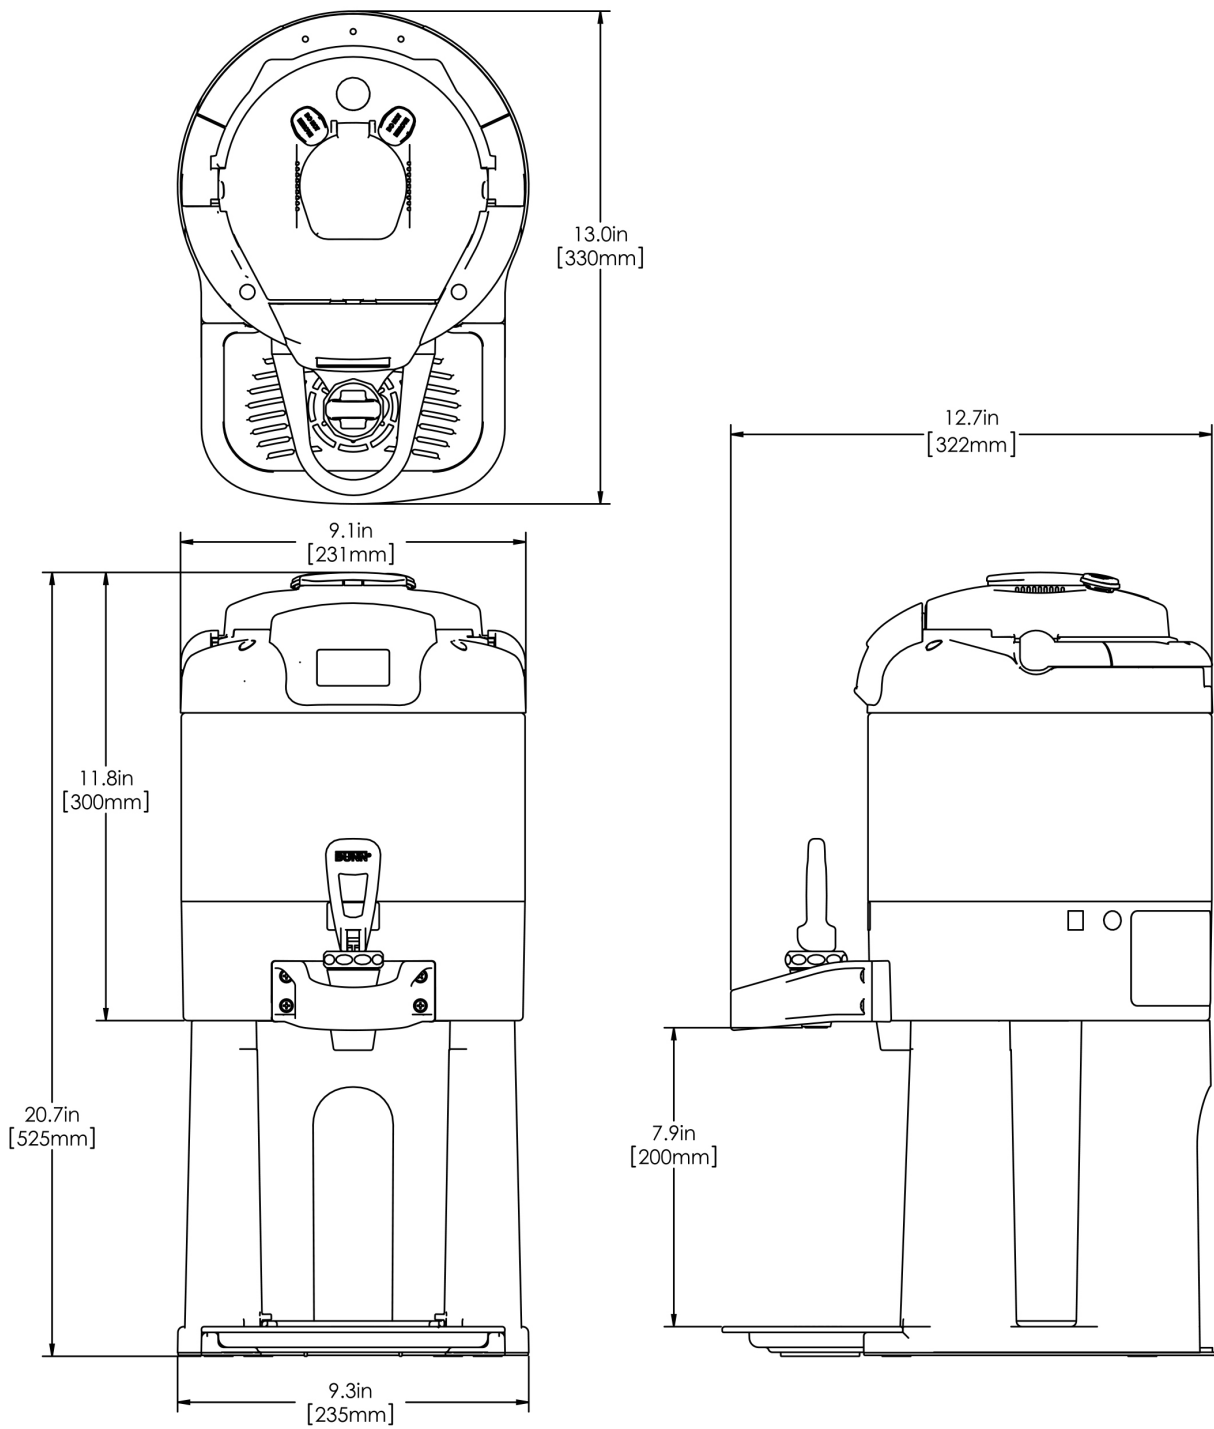

1Gal(3.8L) TF Srvr w/Base DSG GEN3

Height: 20.7" Width: 9.3" Depth: 13.0"
(52.6cm) (23.6cm) (33.0cm)

- Digital sight gauge operates on four easily replaceable AAA batteries with an average 1-year lifespan: display shows low battery symbol when replacement is needed
- Unique lid design allows the display to be forward or rear facing
- Volume indicator displays how much coffee is left inside the server
- Four-hour digital count-up timer
- Vacuum insulated to keep coffee hot for hours
- Brew-through design with flip lid cover
- Soft-grip bail handle for easy transportation
- Self-locking stand allows for multiple brewing and serving options
- Large cup clearance allows for dispensing into cups, decanters and thermal carafes
- Sturdy aluminum faucet guard keeps faucet area clean and protected
- Drip tray is easily removed for cleaning or to provide extra clearance for dispensing into pitchers
- Fast flow faucet
- Ideal for use with Twin or Single Infusion Series Brewers

Last Updated:
07/19/2021

	Unit			Shipping				
	Height	Width	Depth	Height	Width	Depth	Weight	Volume
English	20.7 in.	9.3 in.	13.0 in.	16.6 in.	11.9 in.	15.3 in.	14.300 lbs	1.752 ft ³
Metric	52.6 cm	23.6 cm	33.0 cm	42.2 cm	30.3 cm	38.7 cm	6.486 kgs	0.050 m ³