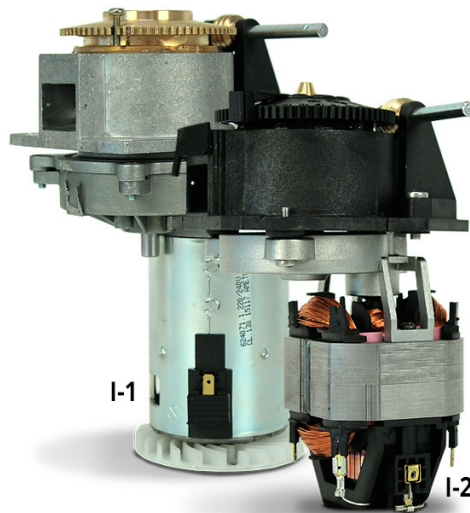

MAIN FEATURES

Aluminium body. Polishing each part by hand, one by one or treated with a high-quality varnish (the same coating as used in Formula 1 and on boats), with a range of 3 colours textured matte.

The milling equipment is made from special tempered steel. The same steel as used in professional high-performance coffee grinders. Service life: 600 kg.

2 models:

I-1 Brass group and steel milling wheels (54 mm diameter).

I-2 Grupo de plastic y steel grinding cones.

Micrometric adjustment allows maximum grind adjustment.

Adjustment limit, in just a few seconds, the perfect grind point can be found.

Coffee grinding adjustment. Enables viewing of the grind selected. Made from stainless steel and laser-etched.

250gr hopper with fitted cover. Optional 600-g hopper.

Electronic timer. This means the desired amount can be supplied by activating a timer switch (opcional).

Hopper lid and graduation knob in wood (optional).

I-1

I-2