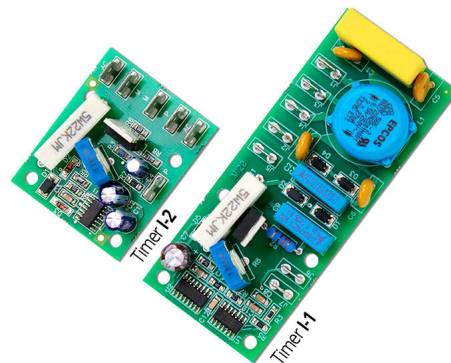

### 2 models:

**I-1** Brass group and steel milling wheels (54 mm diameter).

**I-2** Grupo de plastic y steel grinding cones.

**Micrometric adjustment** allows maximum grind adjustment.

**Adjustment limit,** in just a few seconds, the perfect grind point can be found.

**Coffee grinding adjustment.** Enables viewing of the grind selected. Made from stainless steel and laser-etched.

**250gr hopper** with fitted cover. Optional 600-g hopper.

**Electronic timer.** This means the desired amount can be supplied by activating a timer switch (opcional).

**Hopper lid and graduation knob in wood** (optional).

I-1

I-2

Timer I2

Timer I1