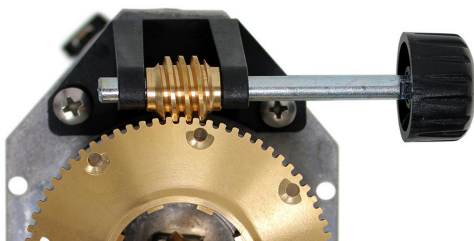

### 2 models:

**I-1** Brass group and steel milling wheels (54 mm diameter).

**I-2** Grupo de plastic y steel grinding cones.

**Micrometric adjustment** allows maximum grind adjustment.

**Adjustment limit,** in just a few seconds, the perfect grind point can be found.

**Coffee grinding adjustment.** Enables viewing of the grind selected. Made from stainless steel and laser-etched.

**250gr hopper** with fitted cover. Optional 600-g hopper.

**Electronic timer.** This means the desired amount can be supplied by activating a timer switch (opcional).

**Hopper lid and graduation knob in wood** (optional).

I-1

I-2

Timer I2

Timer I1